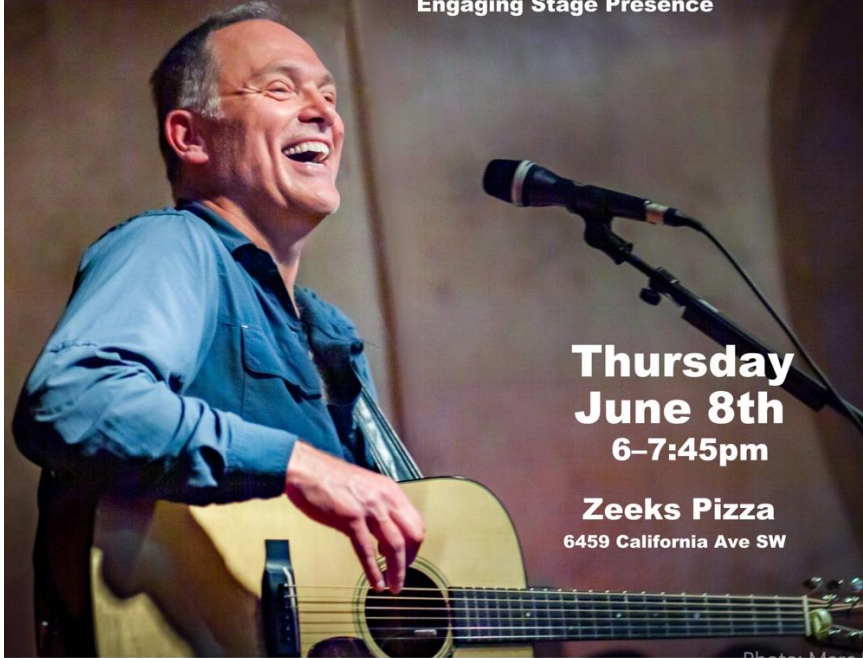

The West Seattle Junction Association Presents  
Complementing the West Seattle Art Walk Evening

the Art of  
Music  
**Taylor  
John  
Hardin**

With a Blend of  
Rock, Pop,  
Country, Blues,  
and Soft Jazz

# Larry Murante

Well Known for His Soaring, Mellifluous  
Tenor, Strong Rhythmic Guitar Style, and  
Engaging Stage Presence

Thursday  
June 8th  
6-7:45pm

Zeeks Pizza  
6459 California Ave SW

Printed Locally At