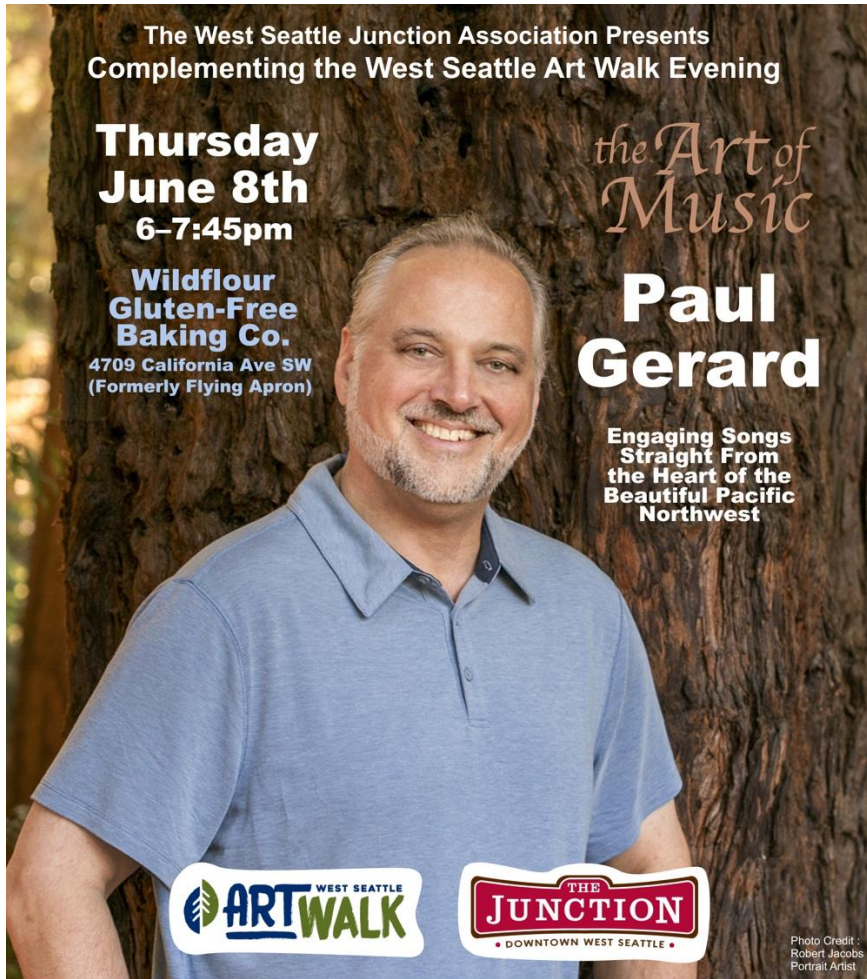

**Thursday  
June 8th  
6-7:45pm**

**Wildflour  
Gluten-Free  
Baking Co.**  
4709 California Ave SW  
(Formerly Flying Apron)

*the Art of  
Music*

**Paul  
Gerard**

**Engaging Songs  
Straight From  
the Heart of the  
Beautiful Pacific  
Northwest**

Photo Credit :  
Robert Jacobs  
Portrait Artist

Printed Locally At

Special Thanks to our Supporting Sponsors

Funding provided by the  
**Neighborhood Matching Fund** from the  
Seattle Department of Neighborhoods

The West Seattle Junction Association Presents  
Complementing the West Seattle Art Walk Evening

the Art of  
Music  
**Taylor  
John  
Hardin**

With a Blend of  
Rock, Pop,  
Country, Blues,  
and Soft Jazz

# Trevor Ras

**Catchy Melodies,  
Thoughtful Lyrics,  
and Soulful Delivery**

*the Art of  
Music*

**Thursday  
Sept 14th  
6-7:45pm**

**Welcome Road  
Winery**  
3804 California Ave SW

Printed Locally At

Special Thanks to our Supporting Sponsors